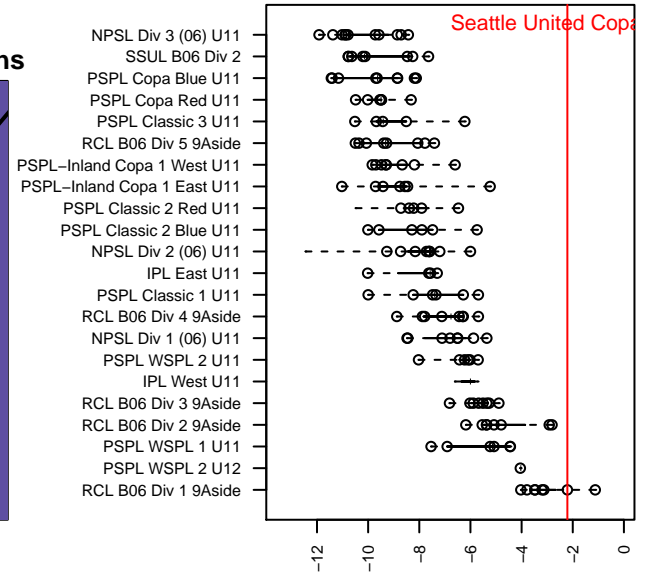

Seattle United Copa B06

Seattle United
 Seattle, WA
 B06 total strength=1070
 attack=2.19 defense=2.97
 fall league = RCL B06 Div 1 9Aside
 spr league = Win RCL B06 Div 1

alt names used:
 SEATTLE UNITED B06 COPA (WA)
 Seattle United B06 Copa A
 SEATTLE UNITED B06 COPA (WA)
 Seattle United B06 Copa A
 Seattle United B06 Copa A

Venues played:
 2016 Nike Crossfire Challenge Super 9v9 U11
 2016 WA Rush Cup B06 Gold 9v9 U11
 2016 RCL B06 Div 1 9Aside
 2016 Win RCL B06 Div 1
 2016 WYS Presidents Cup B06 Division 1

Seattle United Copa B06
 Dots are actual minus expected GF (blue circles) and GA (red triangles).
 Blue line is smoothed change in attack strength. Red is smoothed change in defense strength.

**attack and defense variance (black dot)
relative to other teams
and top 10 in region**

**attack and defense rating
relative to others at age
and all opponents in last 13 months**

Performance relative to 13 month average