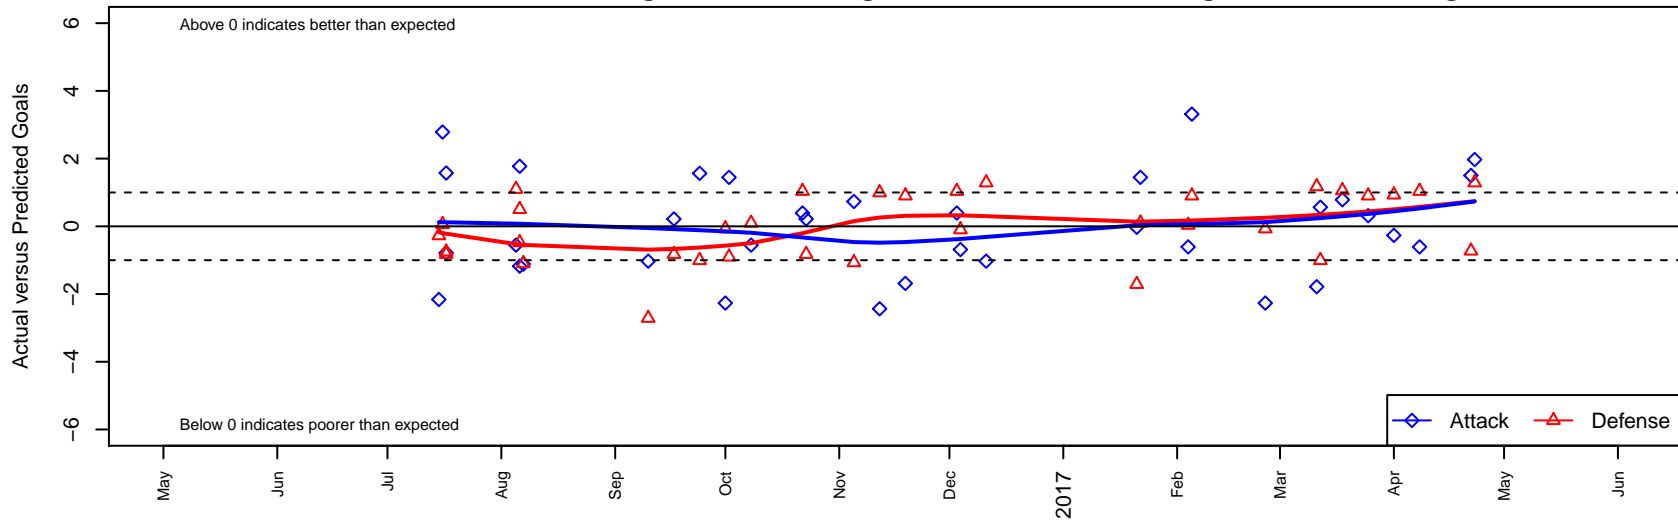

Seattle United Copa B06

Seattle United
 Seattle, WA
 B06 total strength=1070
 attack=2.19 defense=2.97
 fall league = RCL B06 Div 1 9Aside
 spr league = Win RCL B06 Div 1

alt names used:
 SEATTLE UNITED B06 COPA (WA)
 Seattle United B06 Copa A
 SEATTLE UNITED B06 COPA (WA)
 Seattle United B06 Copa A
 Seattle United B06 Copa A

Venues played:
 2016 Nike Crossfire Challenge Super 9v9 U11
 2016 WA Rush Cup B06 Gold 9v9 U11
 2016 RCL B06 Div 1 9Aside
 2016 Win RCL B06 Div 1
 2016 WYS Presidents Cup B06 Division 1

Seattle United Copa B06
 Dots are actual minus expected GF (blue circles) and GA (red triangles).
 Blue line is smoothed change in attack strength. Red is smoothed change in defense strength.

**attack and defense variance (black dot)
relative to other teams
and top 10 in region**

**attack and defense rating
relative to others at age
and all opponents in last 13 months**

Performance relative to 13 month average