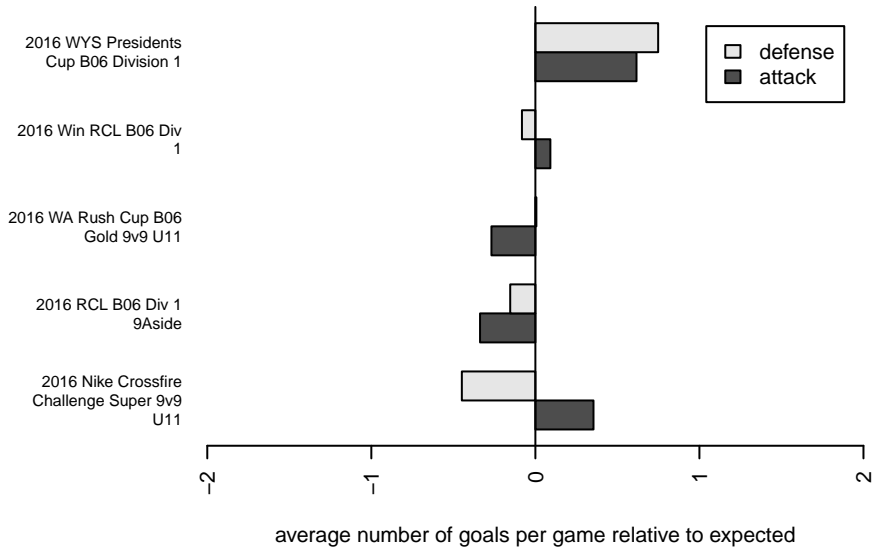

Seattle United Copa B06

Seattle United
 Seattle, WA
 B06 total strength=1070
 attack=2.19 defense=2.97
 fall league = RCL B06 Div 1 9Aside
 spr league = Win RCL B06 Div 1

alt names used:
 SEATTLE UNITED B06 COPA (WA)
 Seattle United B06 Copa A
 SEATTLE UNITED B06 COPA (WA)
 Seattle United B06 Copa A
 Seattle United B06 Copa A

Venues played:
 2016 Nike Crossfire Challenge Super 9v9 U11
 2016 WA Rush Cup B06 Gold 9v9 U11
 2016 RCL B06 Div 1 9Aside
 2016 Win RCL B06 Div 1
 2016 WYS Presidents Cup B06 Division 1

Seattle United Copa B06
 Dots are actual minus expected GF (blue circles) and GA (red triangles).
 Blue line is smoothed change in attack strength. Red is smoothed change in defense strength.

**attack and defense variance (black dot)
relative to other teams
and top 10 in region**

**attack and defense rating
relative to others at age
and all opponents in last 13 months**

Performance relative to 13 month average