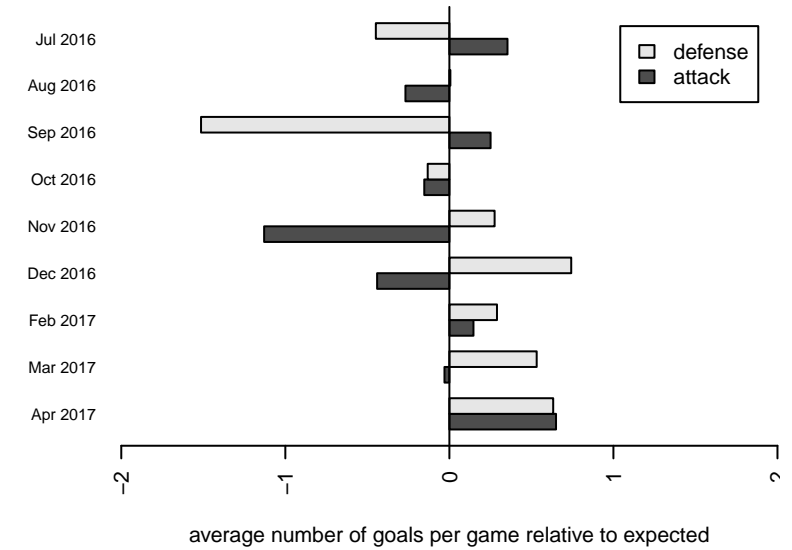

Performance relative to 13 month average