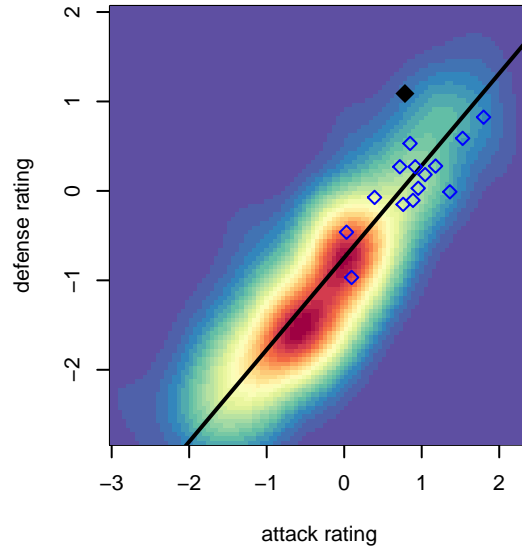

Seattle United Copa B06

Seattle United
 Seattle, WA
 B06 total strength=1070
 attack=2.19 defense=2.97
 fall league = RCL B06 Div 1 9Aside
 spr league = Win RCL B06 Div 1

alt names used:
 SEATTLE UNITED B06 COPA (WA)
 Seattle United B06 Copa A
 SEATTLE UNITED B06 COPA (WA)
 Seattle United B06 Copa A
 Seattle United B06 Copa A

Venues played:
 2016 Nike Crossfire Challenge Super 9v9 U11
 2016 WA Rush Cup B06 Gold 9v9 U11
 2016 RCL B06 Div 1 9Aside
 2016 Win RCL B06 Div 1
 2016 WYS Presidents Cup B06 Division 1

Seattle United Copa B06
 Dots are actual minus expected GF (blue circles) and GA (red triangles).
 Blue line is smoothed change in attack strength. Red is smoothed change in defense strength.

**attack and defense variance (black dot)
relative to other teams
and top 10 in region**

**attack and defense rating
relative to others at age
and all opponents in last 13 months**

Performance relative to 13 month average